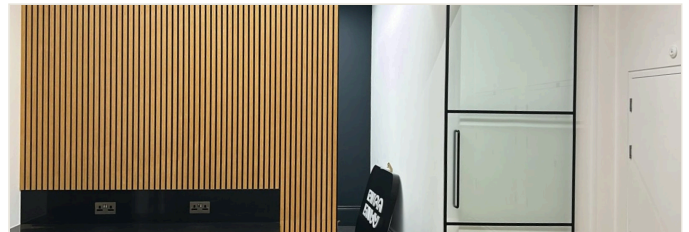

GLAZED PARTITIONING

DOORSETS

TEA-POINTS

SLIDING WALL

Antenna Sloane Street

SLOANE STREET, LONDON · BUILDGEN · IN PROGRESS

Full interior fit-out. Floorboxes throughout, ceiling void blackout spray, acoustic barriers, glass partitions, new doors and frames, M&E grilles, full decorations.

FLOORBOXES

ACOUSTIC BARRIERS

GLASS PARTITIONS

M&E GRILLES

Ekco Greys Inn

STAPLE INN, WC1 · BUILDGEN · IN PROGRESS

AKU slatted acoustic wall panels throughout. Grey Oak Premium panels in meeting rooms, Rustic Oak Premium in social and kitchen areas, with bespoke cutting around existing services and integrated LED lighting.